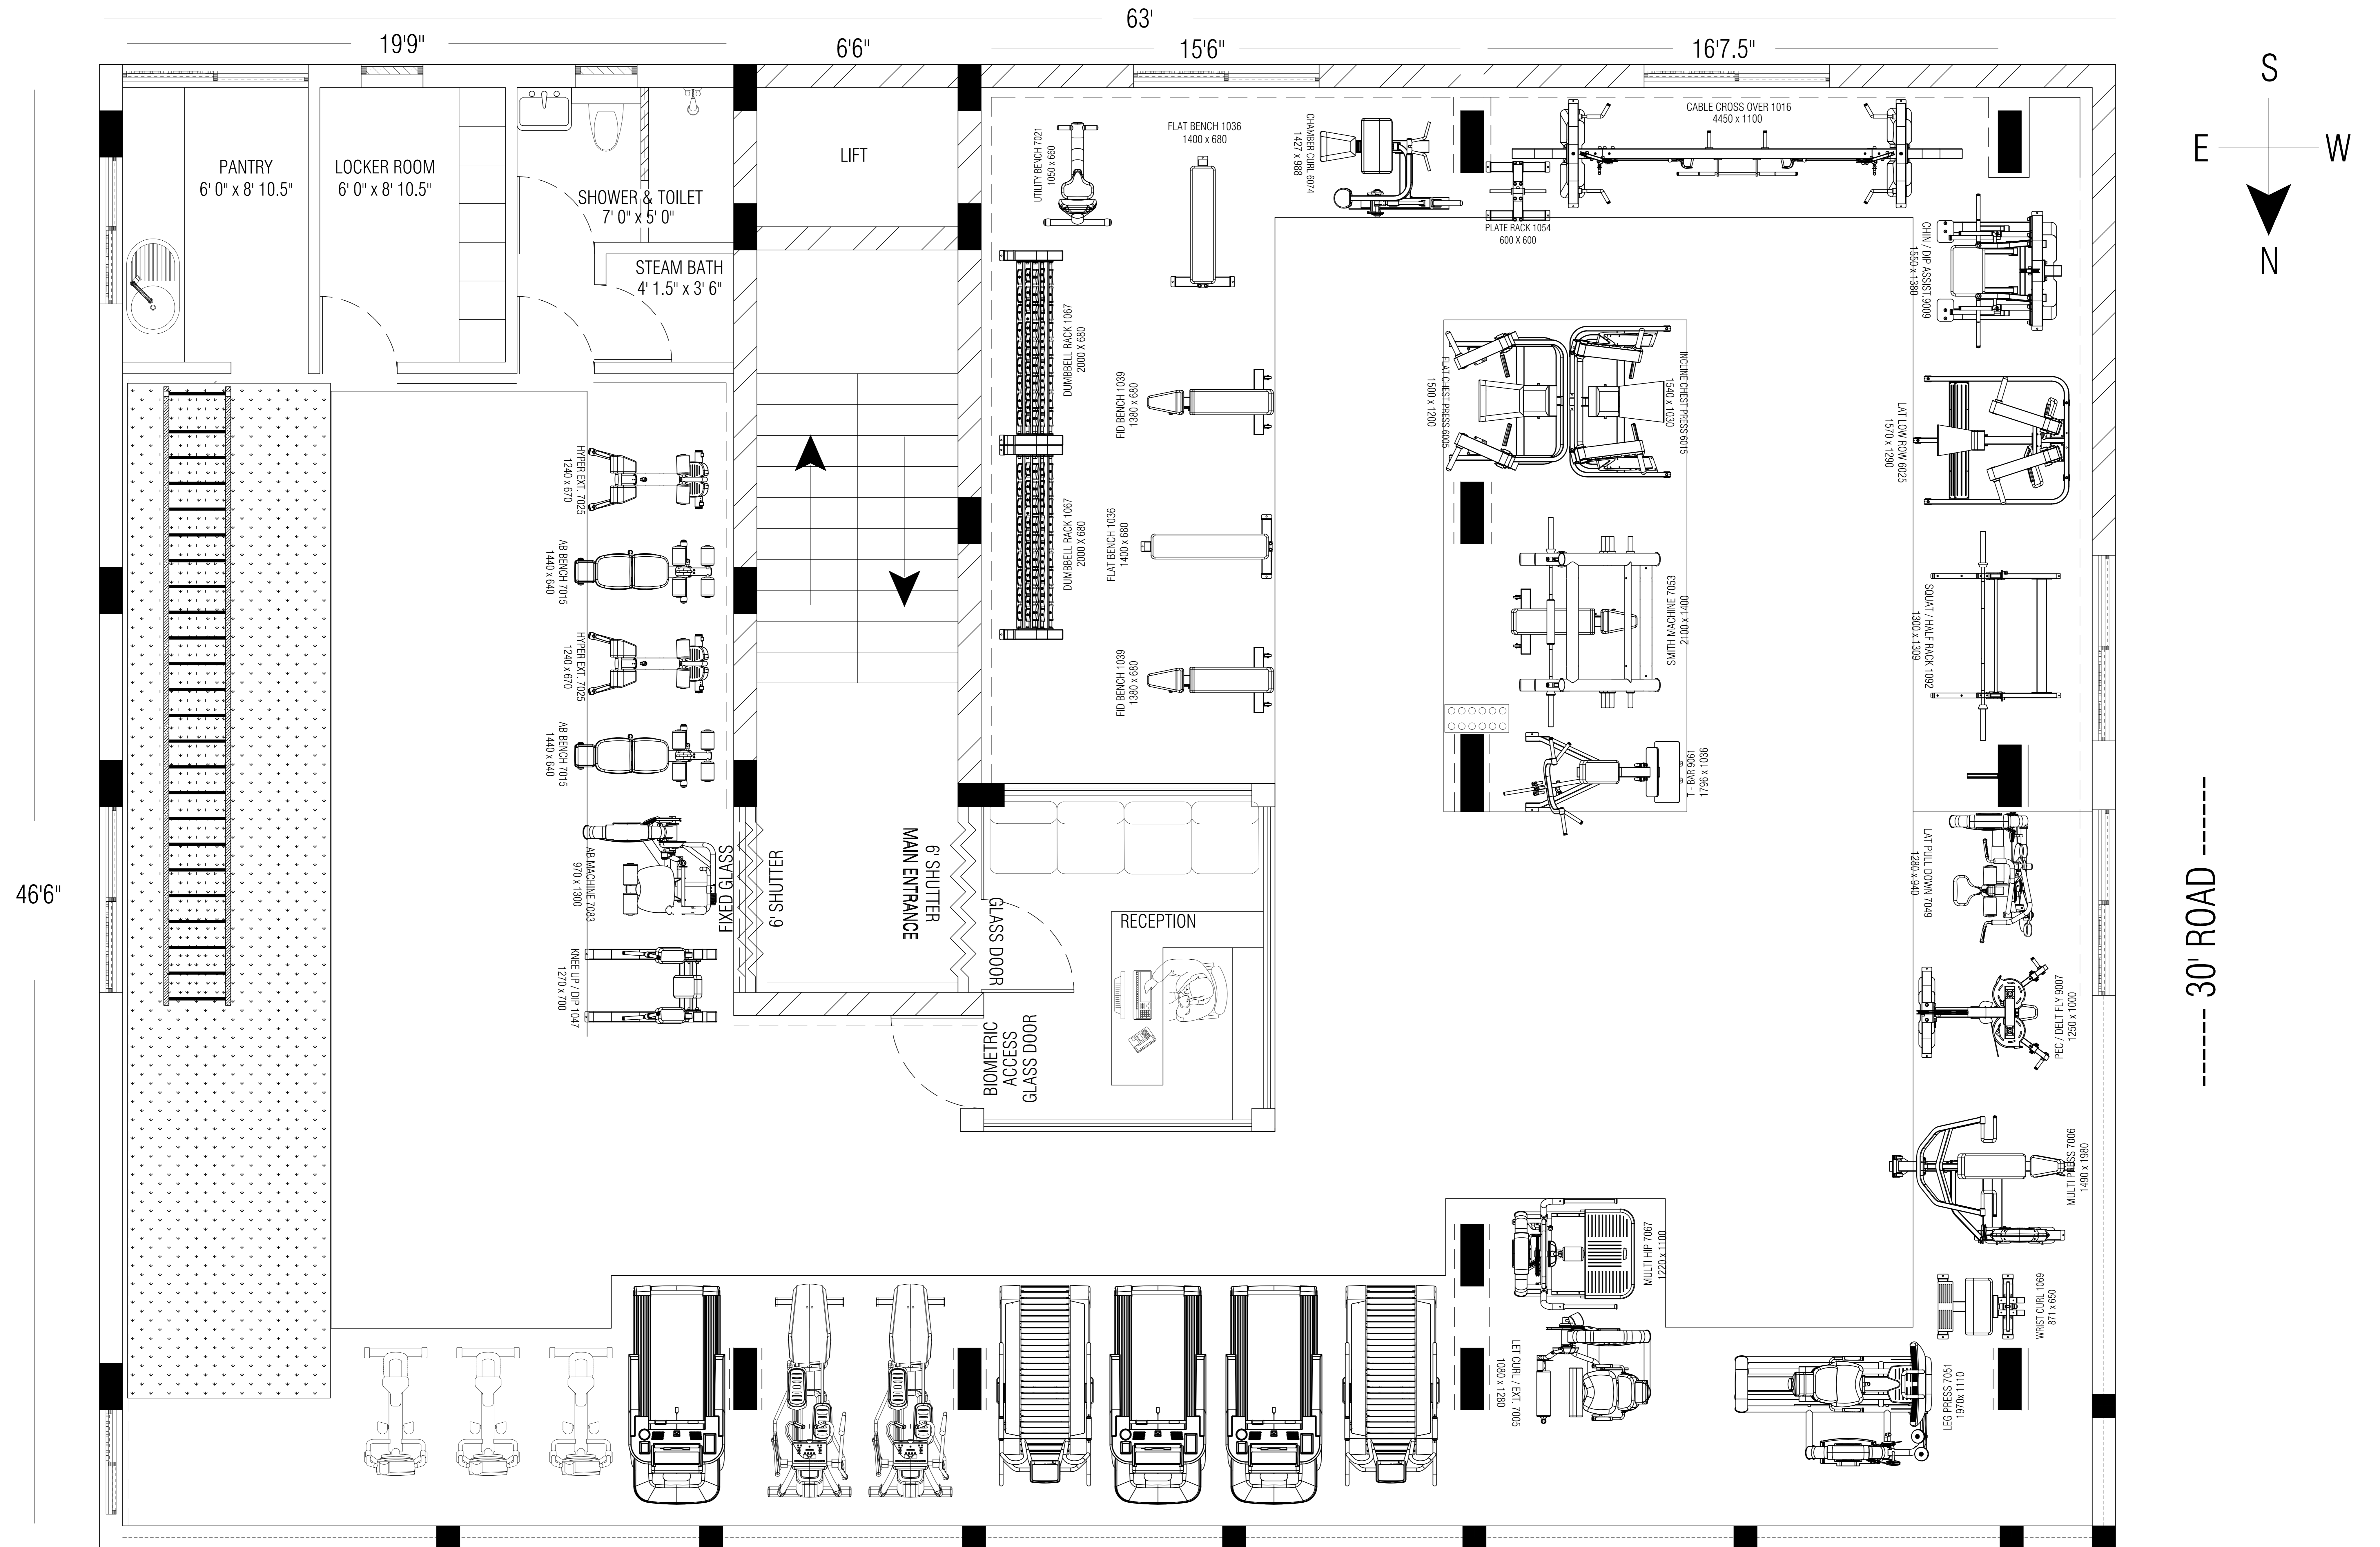

LAYOUT

HIGHLIFE.FIT

----- 30' ROAD -----

----- 60' HIGH TENSION LANE ROAD -----